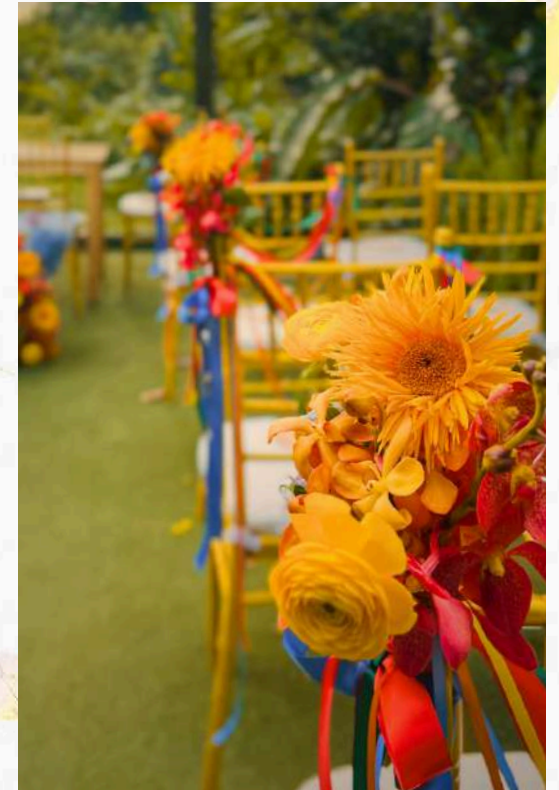

SOLEMNISATION