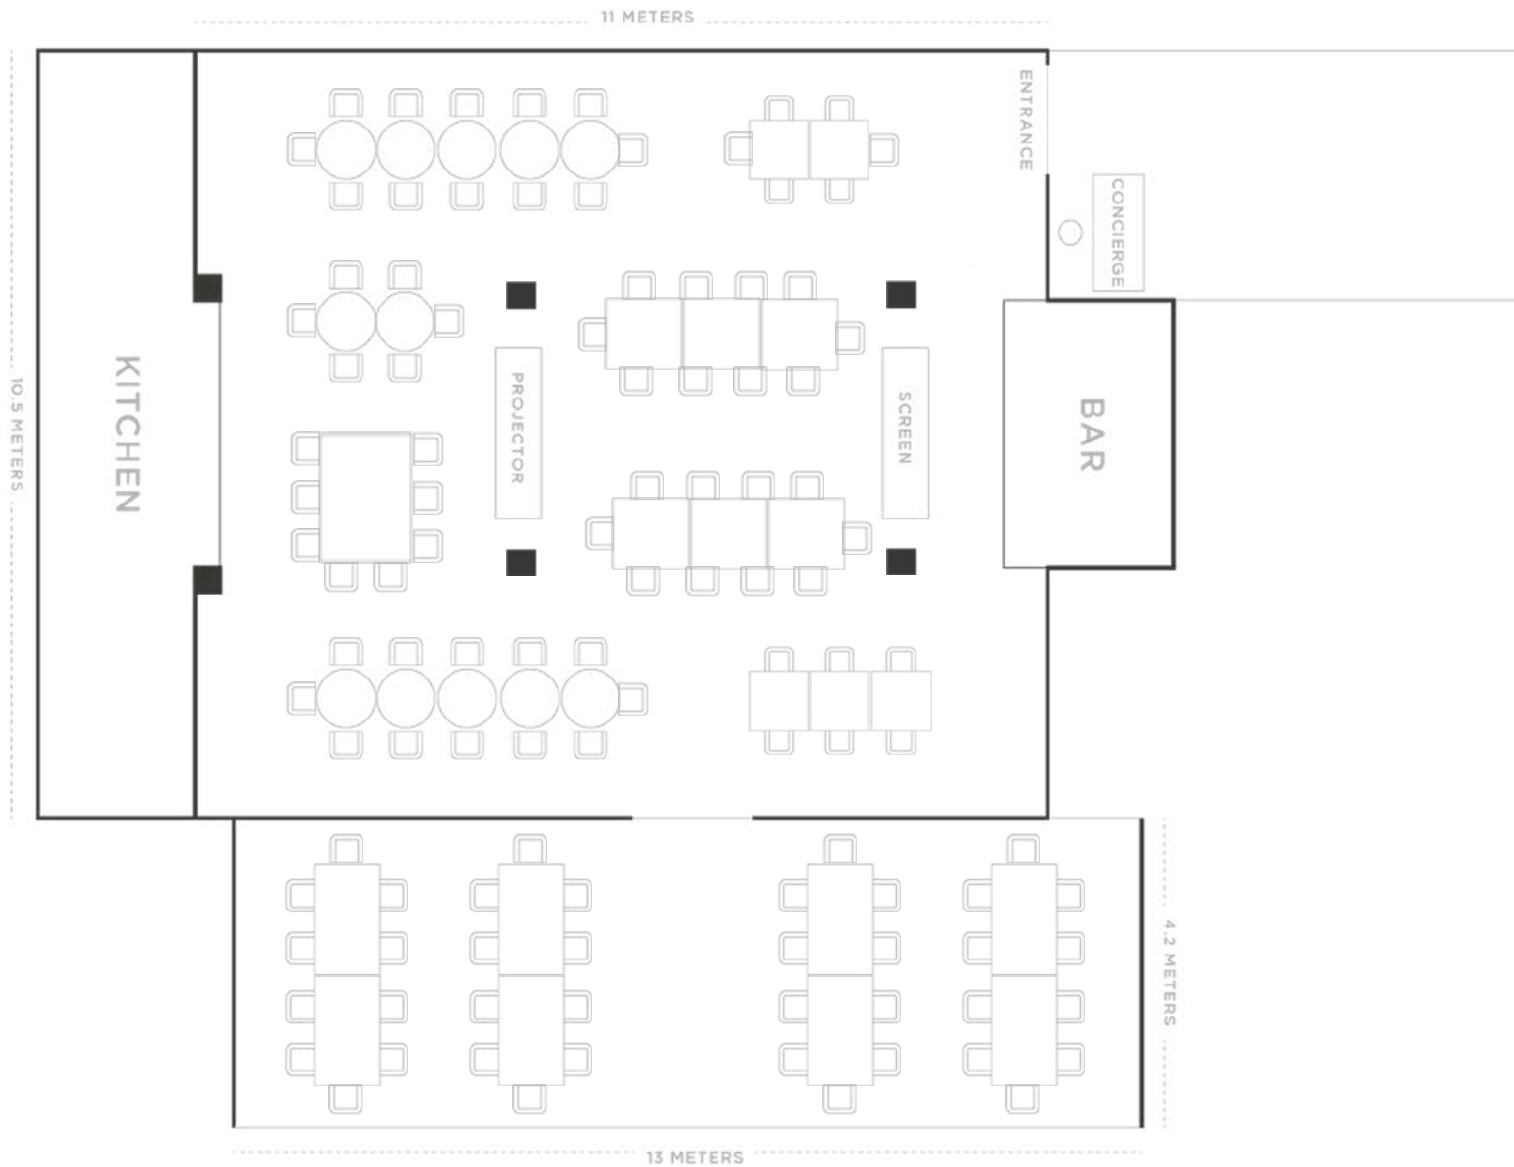

Capacity: Up to 70 pax seated indoor

*A full buy-out of the entire restaurant is required for weekend lunch wedding bookings.

OUTDOOR DECK DINING SPACE

Ideal for intimate group celebrations, the alfresco dining space is sheltered and is equipped with air coolers and fans.

Capacity: Up to 40 pax seated outdoor

*A full buy-out of the entire restaurant is required for all weekend lunch wedding bookings.

O P E N
 F A R M
 C O M M
 U N I T Y

FLOOR PLAN

With a combined indoor and outdoor area, we can graciously host up to 110 guests.