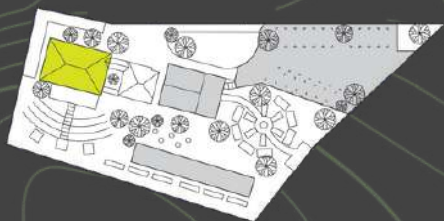

Capacity: Up to 40 pax seated outdoor

*A full buy-out of the entire restaurant is required for all weekend lunch wedding bookings.

O P E N
 F A R M
 C O M M
 U N I T Y

FLOOR PLAN

With a combined indoor and outdoor area, we can graciously host up to 110 guests.